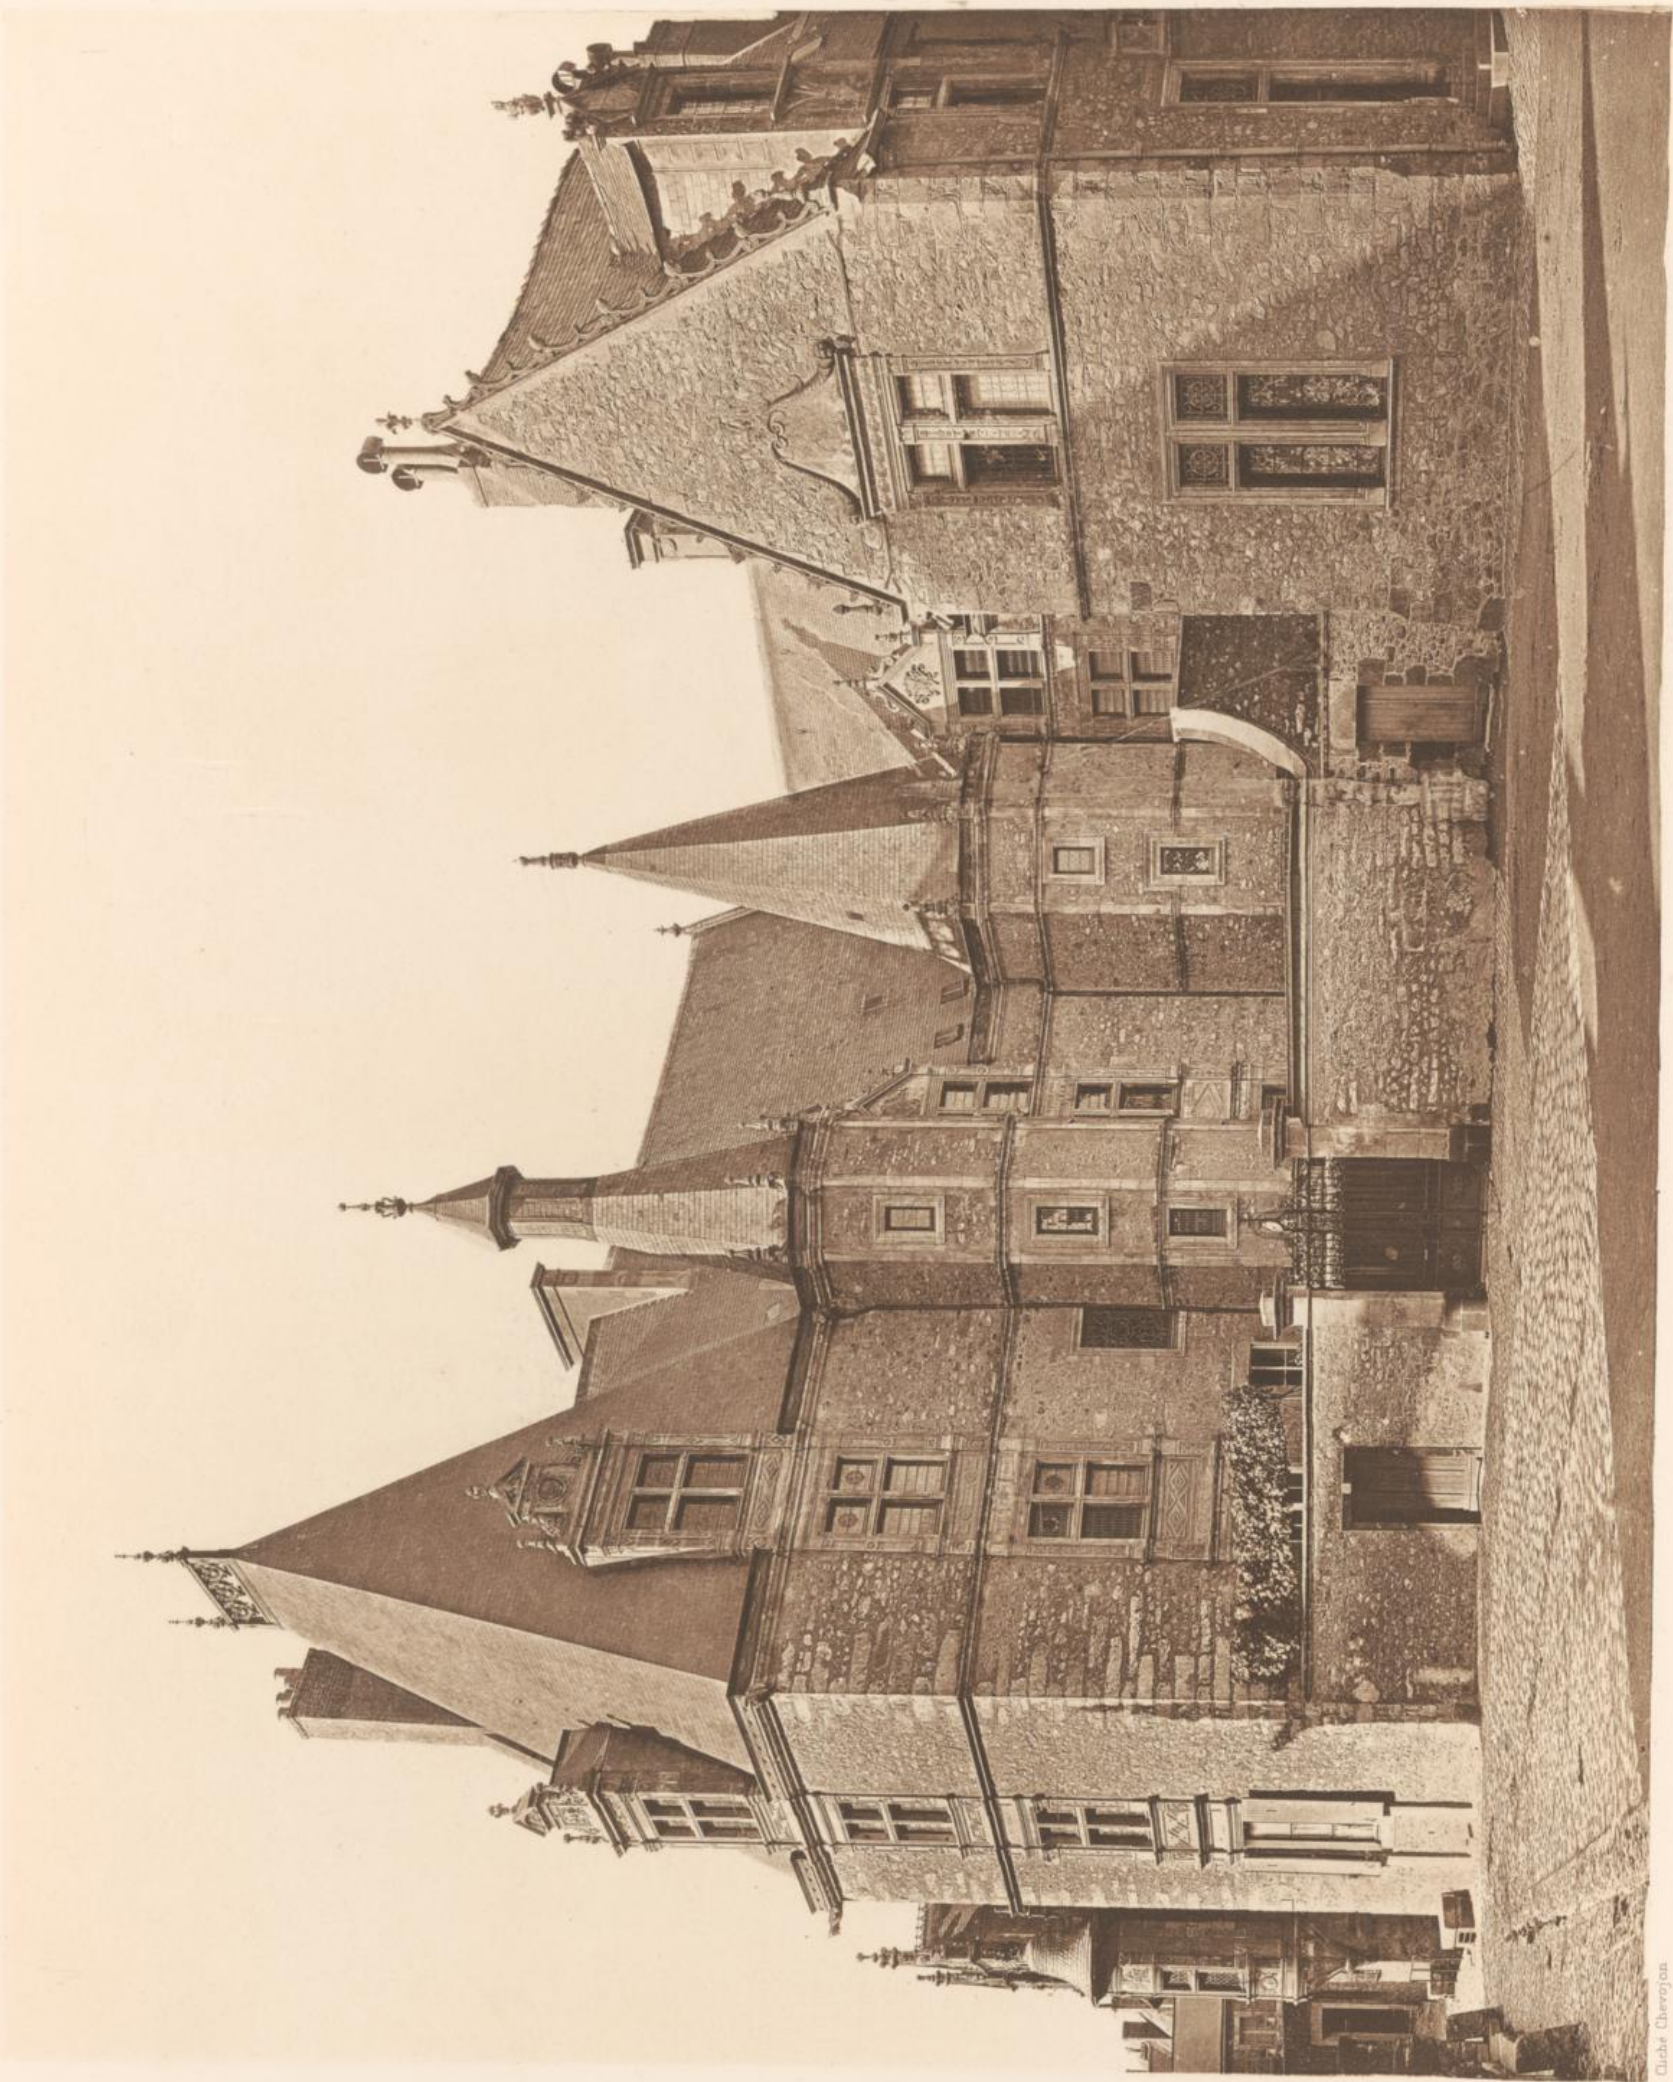

LE MANS
HOTEL DU GRABATOIRE
VUE D'ENSEMBLE

Gilbert Chevignon