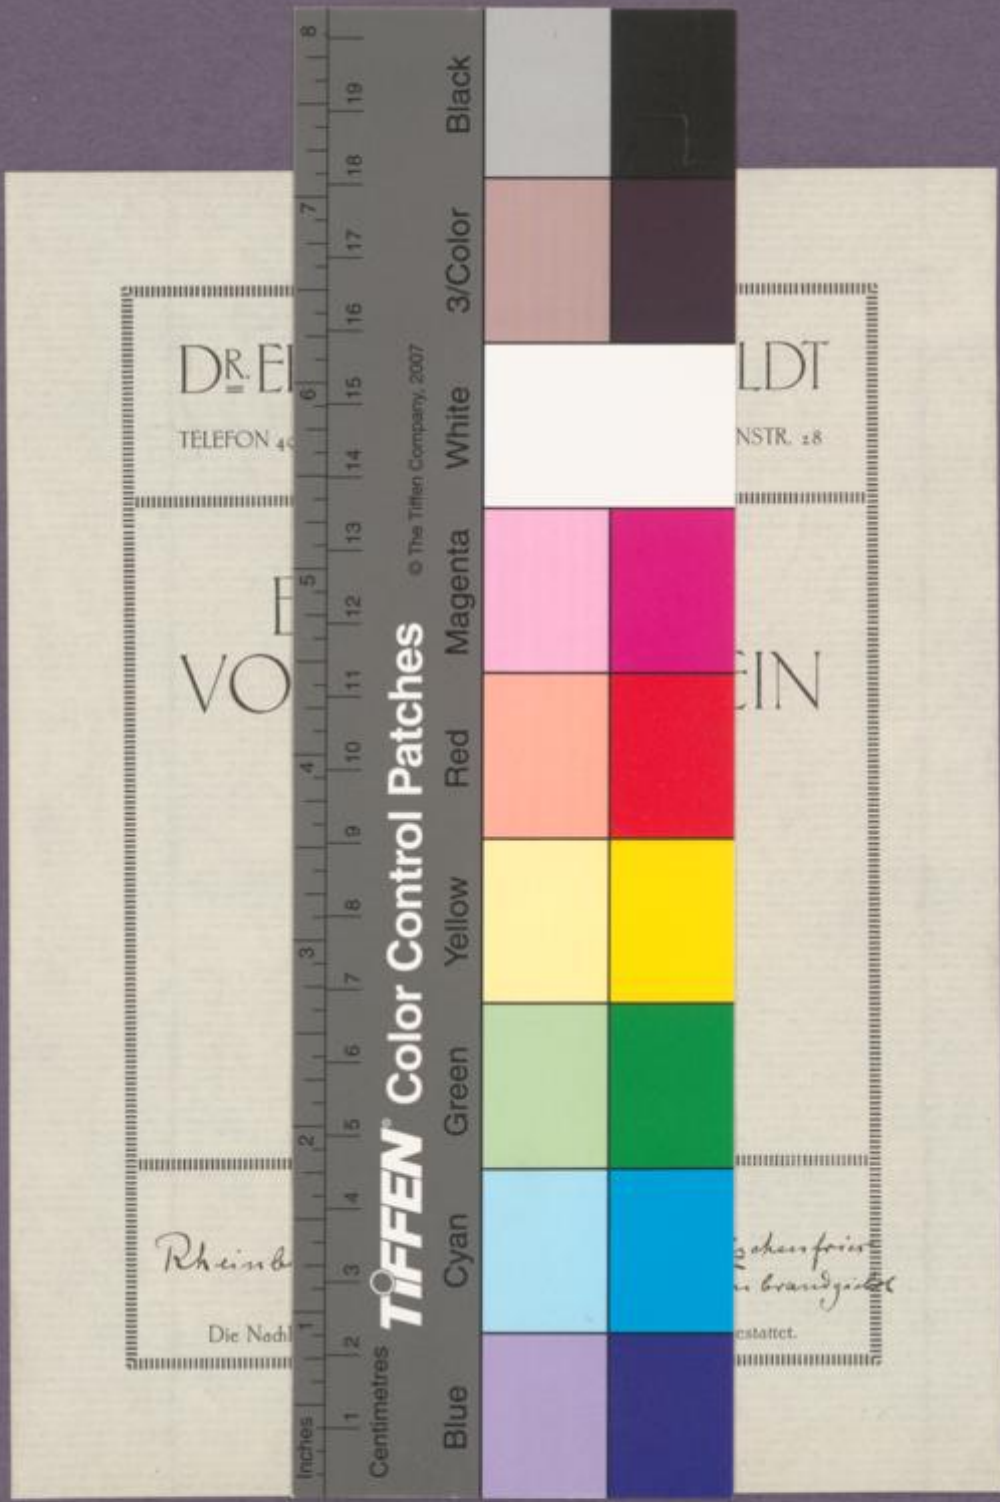

DR. E...

TELEFON 4...

VO...

LDT

NSTR. 28

IN

Rheinb...

Die Nach...

estattet.

TIFFEN Color Control Patches © The Tiffen Company, 2007

Inches 1 2 3 4 5 6 7 8 9 10 11 12 13 14 15 16 17 18 19 20

Centimetres

Blue	[Patch]	[Patch]
Cyan	[Patch]	[Patch]
Green	[Patch]	[Patch]
Yellow	[Patch]	[Patch]
Red	[Patch]	[Patch]
Magenta	[Patch]	[Patch]
White	[Patch]	[Patch]
3/Color	[Patch]	[Patch]
Black	[Patch]	[Patch]