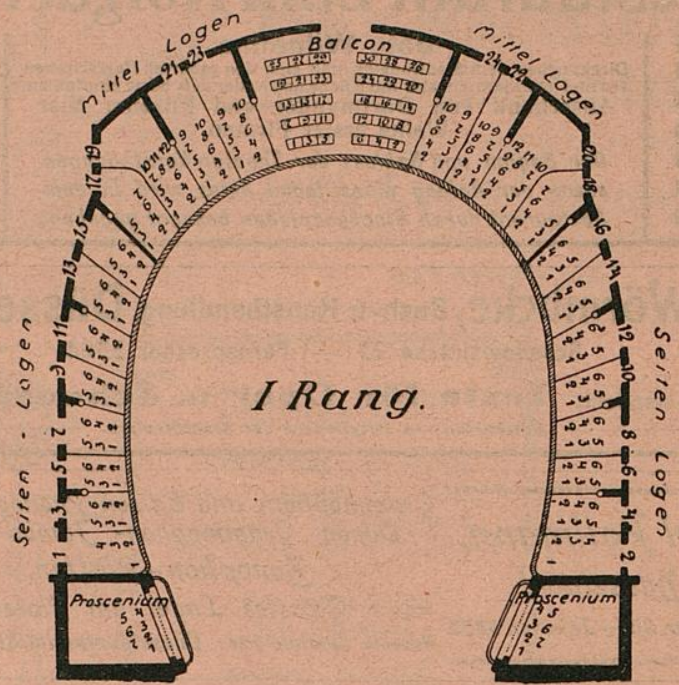

MUSIKSCHULE

Friedrichstr. 75¹, staatl. konzessioniert.

Leiter: Konzertmeister H. Zilles. Unterricht von den ersten Elementarbegriffen bis zur Konzertreise. Prosp. gratis. Eintritt jederzeit.

Rosenkränzchen

altes vornehmes Weinrestaurant
a. d. Lambertuskirch., 3 Min. v. Theat.
Wwe. Jac. Ambach — Tel. 984.