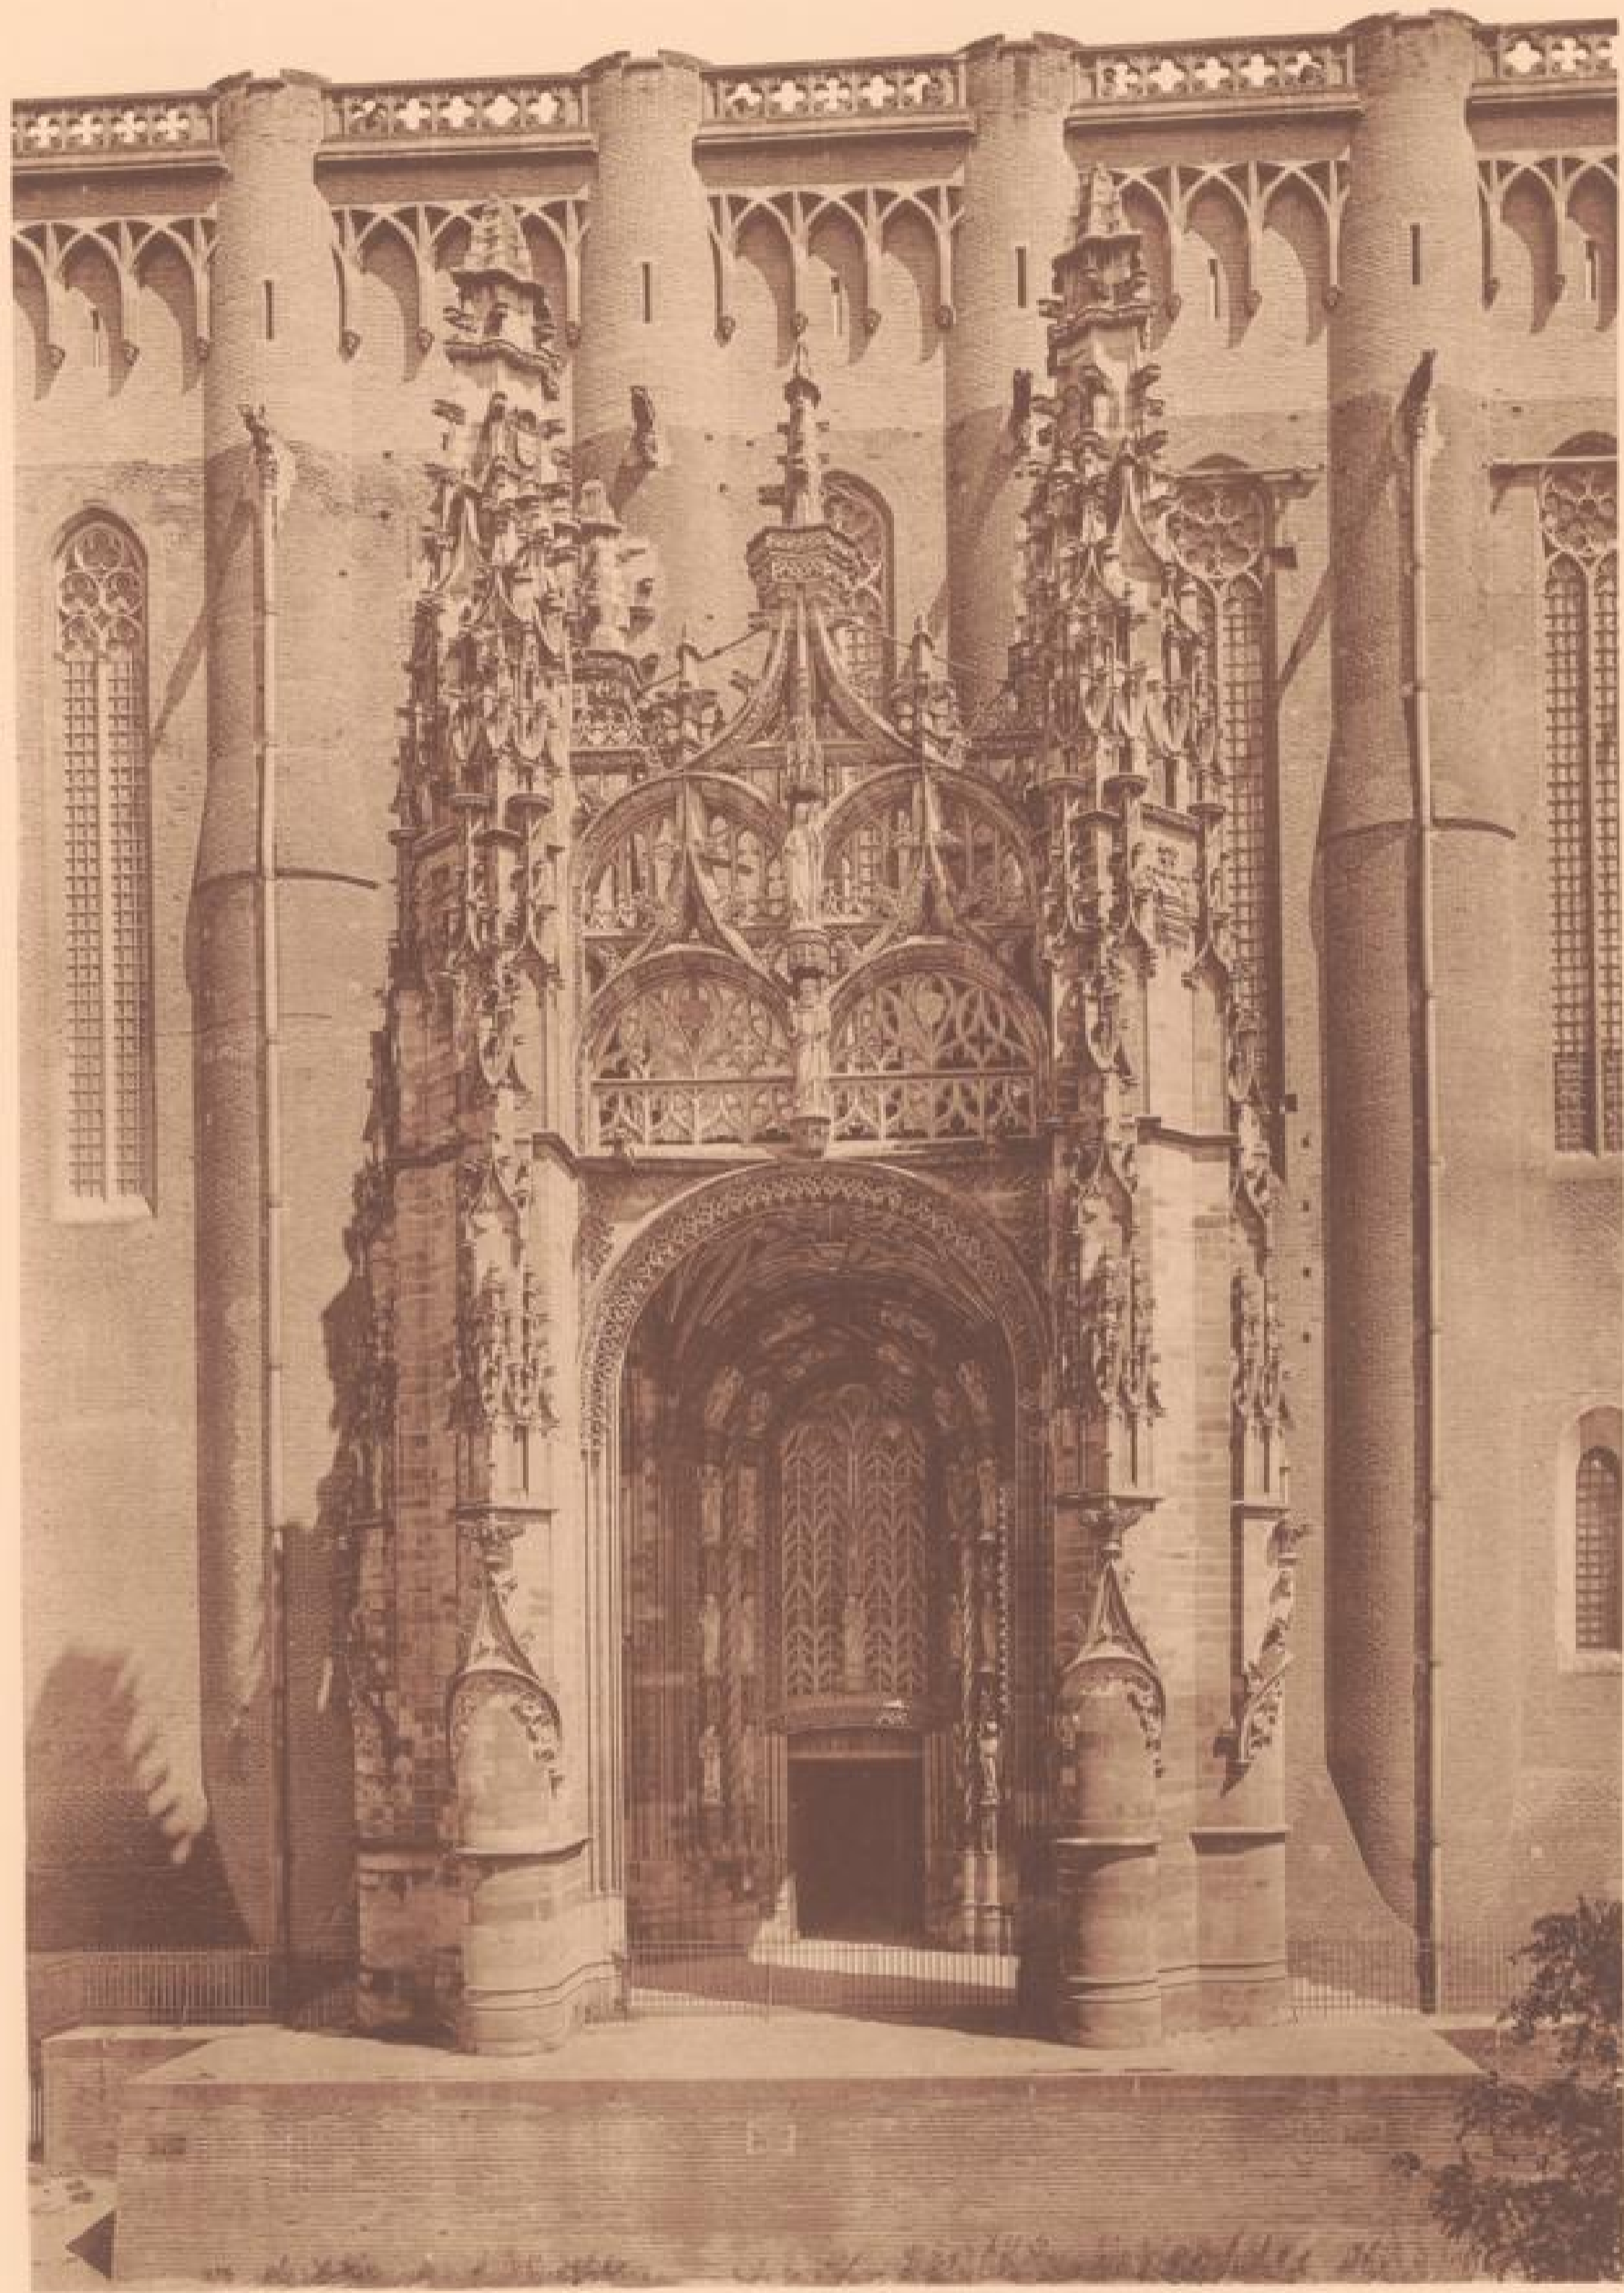

DLEERS'SCHE KÖN. HOF-VERLAGS-BUCHHANDLUNG (J. BLEY), DRESDEN.

RÖMMLER & JONAS IMP., DRESDEN.

ALBI, CATHÉDRALE SAINTE-OCILE.

64.